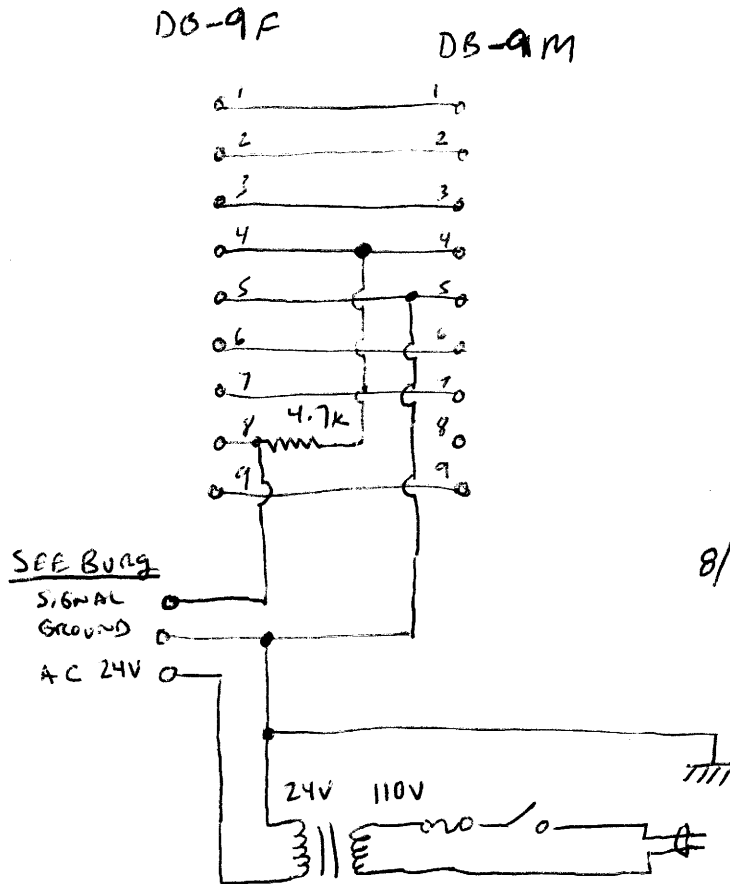

SEEBURG WALLBOX TO EMPEG INTERFACE

S. SWALEY

8/9/07

RADIO SHACK PARTS LIST

- # 273-1366 TRANS FORMER 25.2V CENTER TAPPED
- # 276-1538 DB-9 FEMALE, SOLDER CONNECTOR
- # 276-1537 DB-9 MALE, SOLDER CONNECTOR
- # 271-1330 4.7K OHM 1/4W RESISTOR (SPACK)